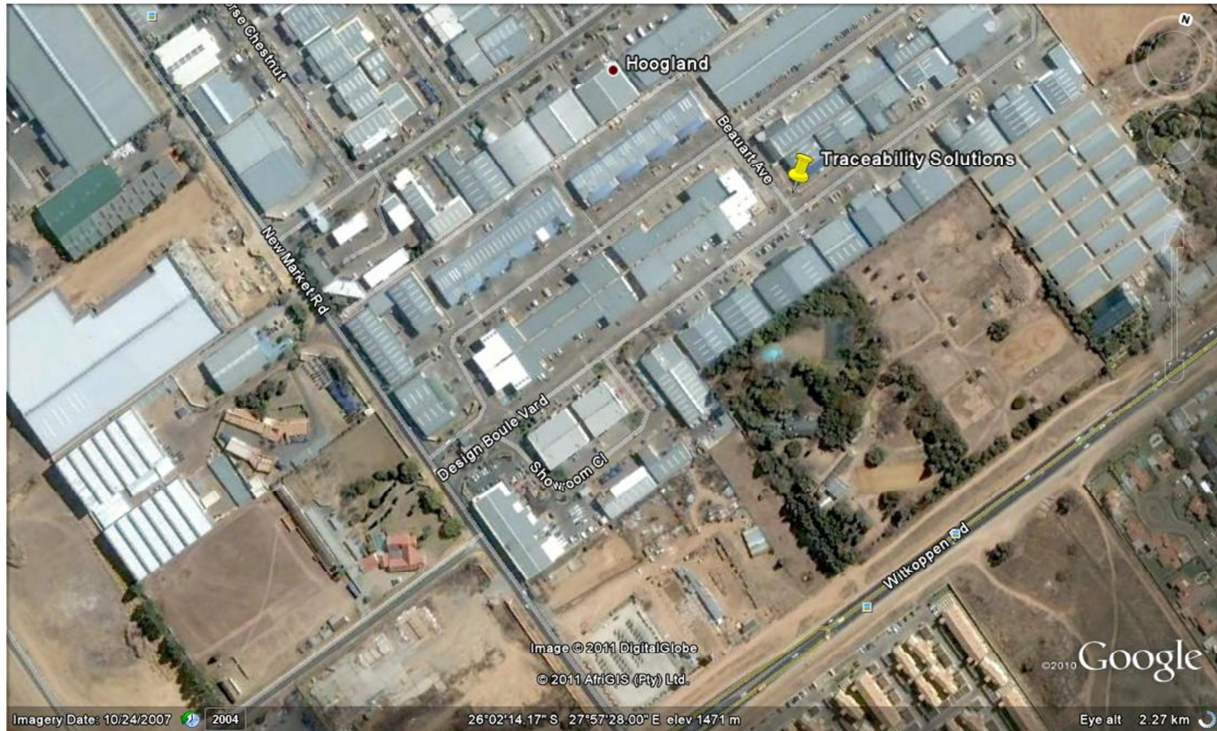

WE HAVE MOVED

Physical

Unit 54 Northlands Deco Park
Corner of Beauart Ave & Design Boulevard
Newmarket Street
North Riding (Hoogland)
Close to corner of Witkoppen and Malibongwe Intersection
GPS - S26 02.153 E27 57.526